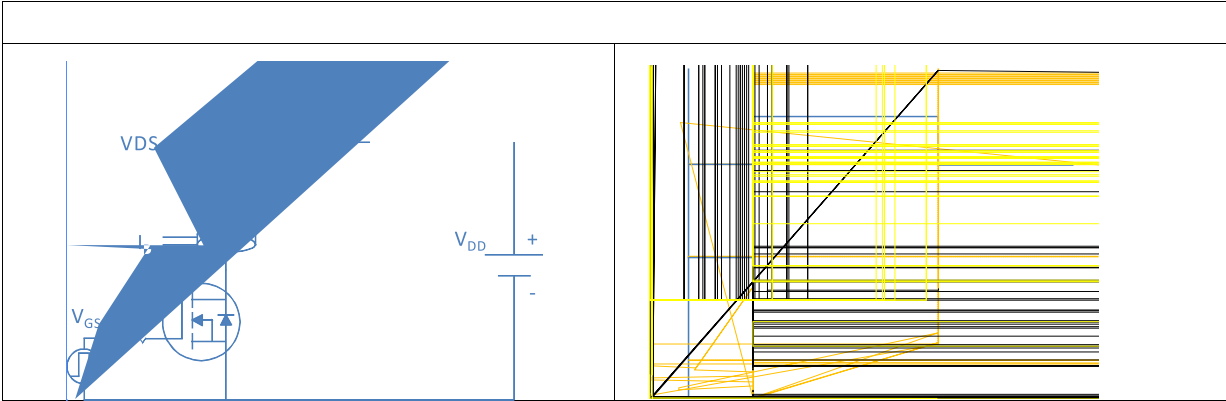

=25°C (unless otherwise specified)

=25°C

±

°C/W

=25°C (unless otherwise specified)

=25°C

=100°C

--	--

 <p>The grid contains a red line starting at the first row, first column and extending to the first row, fourth column. A blue line starts at the second row, first column and extends to the second row, second column.</p>	
--	--

--	--

Symbol	Dimensions In Millimeters		Dimensions In Inches	
	mm	mm	in	in
	0.075	0.045	0.003	0.002
	0.010 ± 0.1		0.0004 ± 0.001	
	0.164	0.090	0.0064	0.0035
	0.065	0.041	0.0026	0.0016
	0.140	0.160	0.0055	0.0063
	0.130	0.143	0.0051	0.0057
	0.130	0.137	0.0051	0.0054
	0.030	0.020	0.0012	0.0008
	0.043	0.035	0.0017	0.0014
	0.010	0.005	0.0004	0.0002
	0.020	0.005	0.0008	0.0002
	0.017	0.003	0.0007	0.0001
	0.016	0.003	0.0006	0.0001
	0	0	0	0