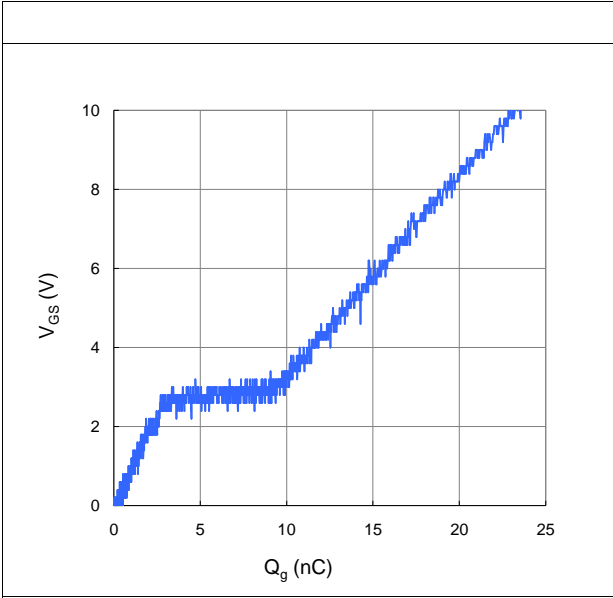

=25°C (unless otherwise specified)

=25°C

±

°C/W

=25°C (unless otherwise specified)

=25°C

=100°C

--	--

 <p>The grid contains a red line starting at the first row, first column and extending to the first row, fourth column. A blue line starts at the second row, first column and extends to the second row, second column.</p>	
--	--

--	--

Symbol	Dimensions In Millimeters		Dimensions In Inches	
	mm	mm	in	in
	0.075	0.045	0.003	0.002
	0.010 ± 0.1		0.0004 ± 0.001	
	0.164	0.090	0.0064	0.0035
	0.065	0.041	0.0026	0.0016
	0.140	0.160	0.0055	0.0063
	0.130	0.143	0.0051	0.0057
	0.130	0.137	0.0051	0.0054
	0.030	0.020	0.0012	0.0008
	0.043	0.035	0.0017	0.0014
	0.010	0.005	0.0004	0.0002
	0.020	0.005	0.0008	0.0002
	0.017	0.003	0.0007	0.0001
	0.016	0.003	0.0006	0.0001
	0	0	0	0