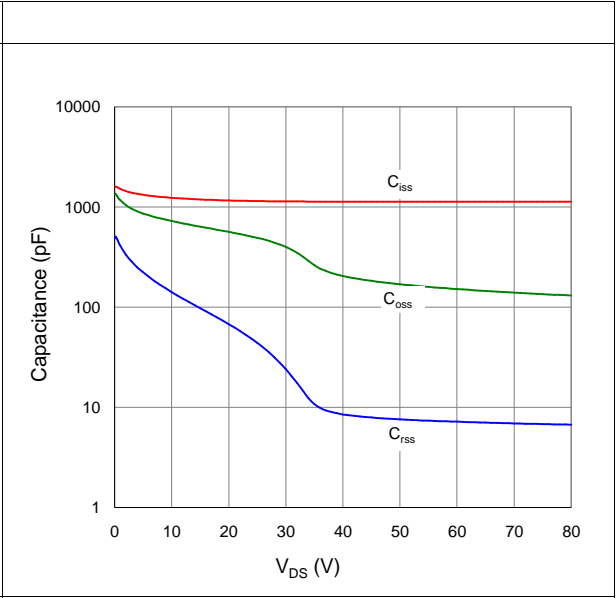

=25°C (unless otherwise specified)

=25°C

±

°C/W

=25°C (unless otherwise specified)

=25°C

=100°C

--	--

 <p>The grid contains a red line starting at the first row, first column and extending to the first row, fourth column. A blue line starts at the second row, first column and extends to the second row, second column.</p>	
--	--

--	--

Symbol	Dimensions In Millimeters		Dimensions In Inches	
	mm	mm	in	in
	0.075	0.045	0.003	0.002
	0.010 ± 0.1		0.0004 ± 0.001	
	0.164	0.090	0.0064	0.0035
	0.065	0.041	0.0026	0.0016
	0.140	0.160	0.0055	0.0063
	0.130	0.143	0.0051	0.0057
	0.130	0.137	0.0051	0.0054
	0.030	0.020	0.0012	0.0008
	0.043	0.035	0.0017	0.0014
	0.010	0.005	0.0004	0.0002
	0.020	0.005	0.0008	0.0002
	0.017	0.003	0.0007	0.0001
	0.016	0.003	0.0006	0.0001
	0	0	0	0