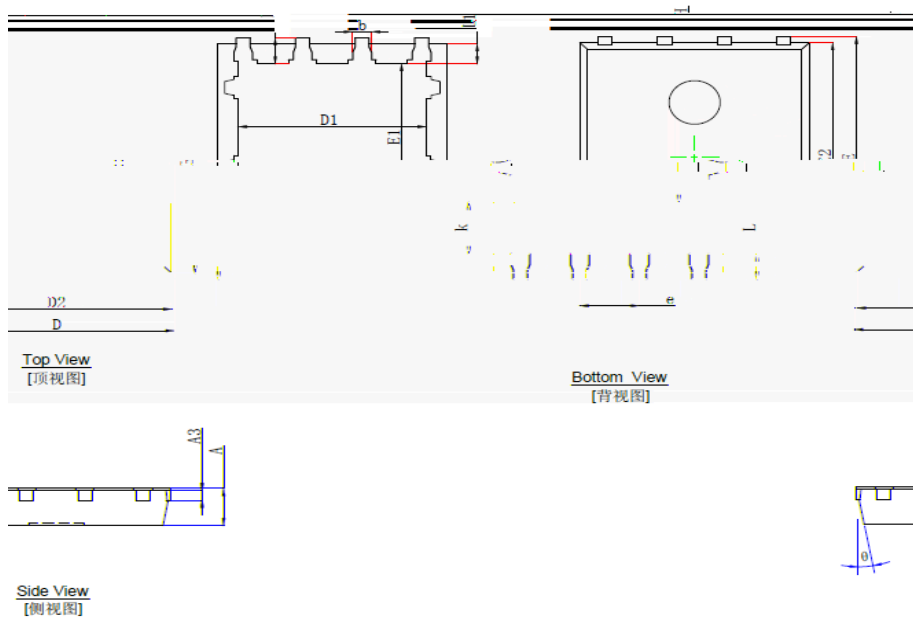

=25°C (unless otherwise specified)

=25°C

±

°C/W

=25°C (unless otherwise specified)

=25°C

=100°C

--	--

 <p>The grid contains a red line starting at the first row, first column and extending to the first row, fourth column. A blue line starts at the second row, first column and extends to the second row, second column.</p>	
--	--

--	--

Symbol	Dimensions In Millimeters		Dimensions In Inches	
	mm	mm	in	in
	0.075	0.045	0.003	0.002
	0.010 ± 0.1		0.0004 ± 0.001	
	0.164	0.090	0.0064	0.0035
	0.065	0.041	0.0026	0.0016
	0.140	0.160	0.0055	0.0063
	0.130	0.143	0.0051	0.0057
	0.130	0.137	0.0051	0.0054
	0.030	0.020	0.0012	0.0008
	0.043	0.035	0.0017	0.0014
	0.010	0.005	0.0004	0.0002
	0.020	0.005	0.0008	0.0002
	0.017	0.003	0.0007	0.0001
	0.016	0.003	0.0006	0.0001
	0	0	0	0