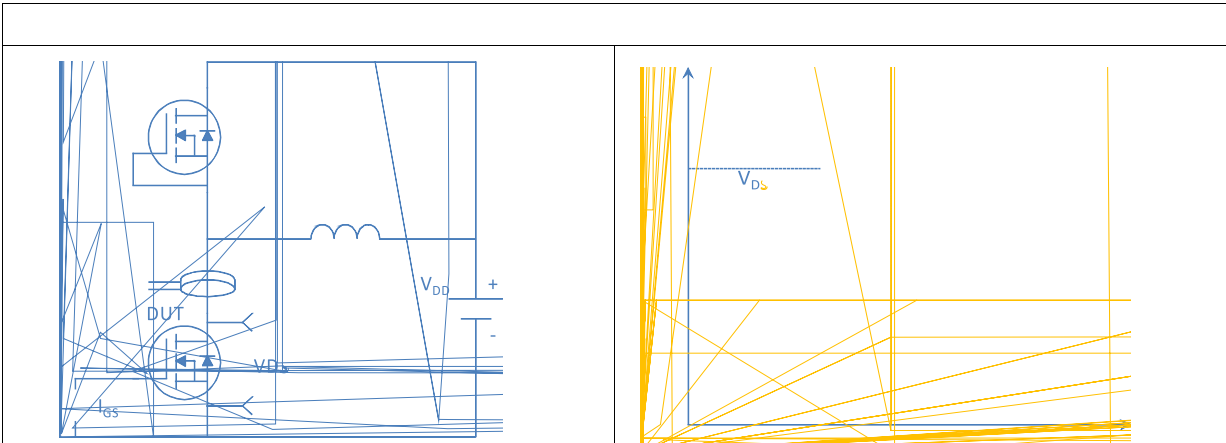

=25°C (unless otherwise specified)

=25°C

±

°C/W

=25°C (unless otherwise specified)

=25°C

=100°C

--	--

 <p>The grid contains a red line starting at the first row, first column and extending to the first row, fourth column. A blue line starts at the second row, first column and extends to the second row, second column.</p>	
--	--

--	--

Symbol	Dimensions In Millimeters		Dimensions In Inches	
	mm	mm	in	in
	0.075	0.045	0.003	0.002
	0.010 ± 0.1		0.0004 ± 0.001	
	0.164	0.090	0.0064	0.0035
	0.065	0.041	0.0026	0.0016
	0.140	0.160	0.0055	0.0063
	0.130	0.143	0.0051	0.0057
	0.130	0.137	0.0051	0.0054
	0.030	0.020	0.0012	0.0008
	0.043	0.035	0.0017	0.0014
	0.010	0.005	0.0004	0.0002
	0.020	0.005	0.0008	0.0002
	0.017	0.003	0.0007	0.0001
	0.016	0.003	0.0006	0.0001
	0	0	0	0